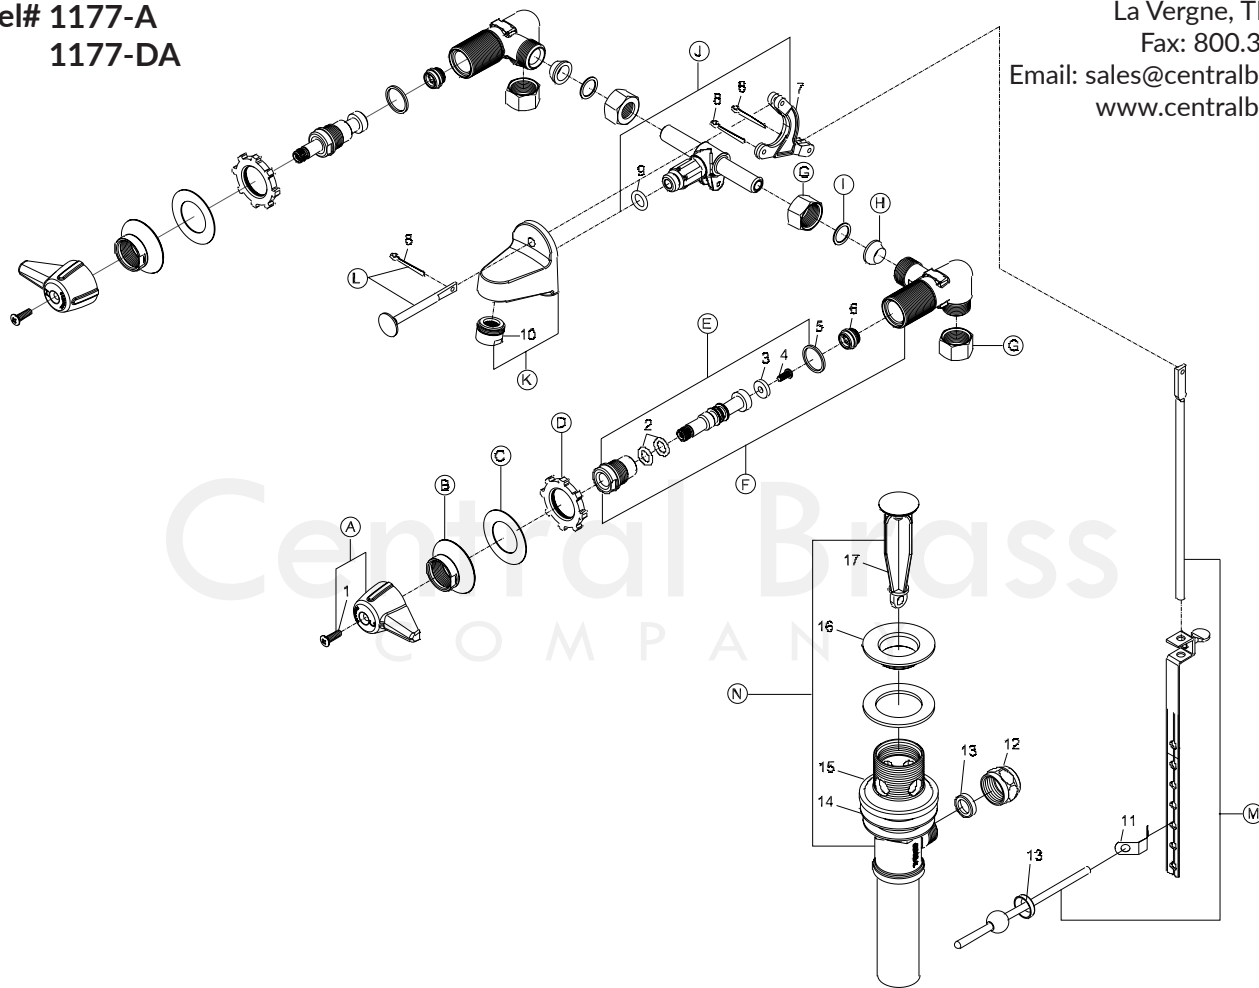

Model# 1177-A  
1177-DA

La Vergne, TN 37086  
Fax: 800.338.9414  
Email: sales@centralbrass.com  
www.centralbrass.com

ITEM#	DESCRIPTION	ITEM#	DESCRIPTION
A	G-523-C,H Canopy Handle-Cold, Hot	2	X1038-453 O-Ring (25 Pcs Per Pack)
B	510 Escutcheon	3	X901-WNN Seat Washer (25 Pcs Per Pack)
C	X491-U Gasket (12 Pcs Per Pack)	4	X104 Seat Washer Screw (25 Pcs Per Pack)
D	X53-AZ Locknut (6 Pcs Per Pack)	5	X193-LBN Gasket (25 Pcs Per Pack)
E	G-458-KR, KL Cold, Hot Stem Assembly	6	XPF-263-B Replacement Seat (4 Pcs Per Pack)
F	U-2170-AR,AL Cold, Hot Corner Valve Body	7	2126-A Rocker Arm
G	X4015 Coupling Nut (4 Pcs Per Pack)	8	X194 Cotter Pin (6 Pcs Per Pack)
H	X954-AN Rubber Washer (10 Pcs Per pack)	9	X1038-IN O-Ring (10 Pcs Per Pack)
I	X22 Brass Washer (6 Pcs Per Pack)	10	CS-49013 1.5 GPM Aerator (Male)
J	U-2171-A* Center Tee with Rocker Arm	11	X195-C [for "-D" suffix only] Clip (6 Pcs Per Pack)
K	SU-511-A Shelf Back Spout With Aerator	12	192-NBB [for "-D" suffix only] Ball Lever Nut
L	G-21 Pop-Up Rod & Cotter Pin	13	X409-PT [for "-D" suffix only] Ball Lever Packing (12 Pcs Per Pack)
M	CS-43008 [for "-D" suffix only] Lower Pull Rod Group W/ Ball Lever Rod	14	X51-D [for "-D" suffix only] Washer (10 Pcs Per Pack)
N	SU-1109 [for "-D" suffix only] Pop-up Drain less pull rod & bracket	15	X994-1109 [for "-D" suffix only] Mac Washer (4 Pcs Per Pack)
		16	2056-SPT1109 [for "-D" suffix] Top Flange
1	X107-F Handle Screw (25 Pcs Per Pack)	17	G-2115-TP [for "-D" suffix only] Stopper & Guide

1177-A & 1177-DA /REV. 05 2017