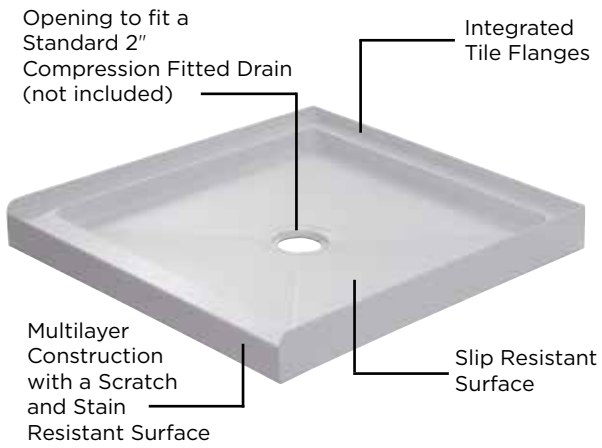

BASE STRUCTURAL SUPPORT

SHOWER & TUB DOORS

SHOWER BASES

JETCOAT® WALL SYSTEMS

VANITIES

VANITY TOPS & SINKS

MIRRORS

SHOWER **BASE**

Foremost® **Shower Bases** are made of high gloss white acrylic, making them easy to clean, and resistant to scratches and stains.

The low, easy to step over threshold base comes standard with a slip resistant floor.

Foremost® shower bases meet ANSI and CSA standards.

SPECIALTY FEATURES

Shower Bases are high gloss white acrylic

Plywood Support Base Bottom

Slip Resistant Base

MODEL #	SIZE / DESCRIPTION
3232C-W	32" x 32" x 2-5/8"H Square Base with Center Drain
3636C-W	36" x 36" x 2-5/8"H Square Base with Center Drain
4834C-W	48" x 34" x 2-5/8"H Rectangular Base with Center Drain
4836C-W	48" x 36" x 2-5/8"H Rectangular Base with Center Drain
6030R-W	60" x 30" x 2-5/8"H Rectangular Base with Right Drain
6030L-W	60" x 30" x 2-5/8"H Rectangular Base with Left Drain
6032R-W	60" x 32" x 2-5/8"H Rectangular Base with Right Drain
6032L-W	60" x 32" x 2-5/8"H Rectangular Base with Left Drain
6036R-W	60" x 36" x 2-5/8"H Rectangular Base with Right Drain
6036L-W	60" x 36" x 2-5/8"H Rectangular Base with Left Drain
6036C-W	60" x 36" x 2-5/8"H Rectangular Base with Center Drain
3636NA-W	36" x 36" x 2-5/8"H Neo Base
3838NA-W	38" x 38" x 2-5/8"H Neo Base
4242NA-W	42" x 42" x 2-5/8"H Neo Base

For standard and corner bases:
4" diameter feet, 7/16" MDF
and fiberglass for maximum support.

FOREMOST®

www.FOREMOSTBATH.com