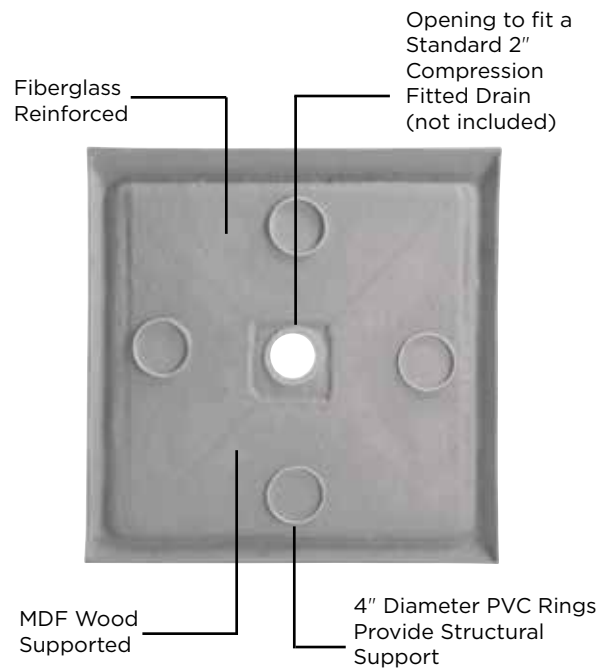

BASE STRUCTURAL SUPPORT

SHOWER & TUB DOORS

SHOWER BASES

JETCOAT® WALL SYSTEMS

VANITIES

VANITY TOPS & SINKS

MIRRORS

SHOWER **BASE**

Foremost® **Shower Bases** are made of high gloss white acrylic, making them easy to clean, and resistant to scratches and stains.

The low, easy to step over threshold base comes standard with a slip resistant floor.

Foremost® shower bases meet ANSI and CSA standards.

SPECIALTY FEATURES

Shower Bases are high gloss white acrylic

Plywood Support Base Bottom

Slip Resistant Base

MODEL #	SIZE / DESCRIPTION
3232C-W	32" x 32" x 2-5/8"H Square Base with Center Drain
3636C-W	36" x 36" x 2-5/8"H Square Base with Center Drain
4834C-W	48" x 34" x 2-5/8"H Rectangular Base with Center Drain
4836C-W	48" x 36" x 2-5/8"H Rectangular Base with Center Drain
6030R-W	60" x 30" x 2-5/8"H Rectangular Base with Right Drain
6030L-W	60" x 30" x 2-5/8"H Rectangular Base with Left Drain
6032R-W	60" x 32" x 2-5/8"H Rectangular Base with Right Drain
6032L-W	60" x 32" x 2-5/8"H Rectangular Base with Left Drain
6036R-W	60" x 36" x 2-5/8"H Rectangular Base with Right Drain
6036L-W	60" x 36" x 2-5/8"H Rectangular Base with Left Drain
6036C-W	60" x 36" x 2-5/8"H Rectangular Base with Center Drain
3636NA-W	36" x 36" x 2-5/8"H Neo Base
3838NA-W	38" x 38" x 2-5/8"H Neo Base
4242NA-W	42" x 42" x 2-5/8"H Neo Base

For standard and corner bases:
4" diameter feet, 7/16" MDF
and fiberglass for maximum support.

FOREMOST®

www.FOREMOSTBATH.com