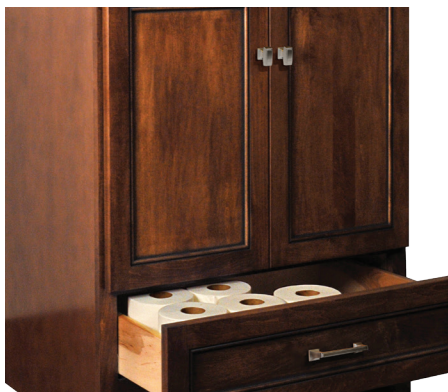

72" Gentry Wall Mount Set with Pull-Out Tray

Detail of Pipe Chase Drawer in an Heirloom Chest Vanity

Gentry Vanity with Drawer below sink doors

Decorative Storage

Decorative Wall Cabinet

Floating Shelves

Medicine Cabinet Storage